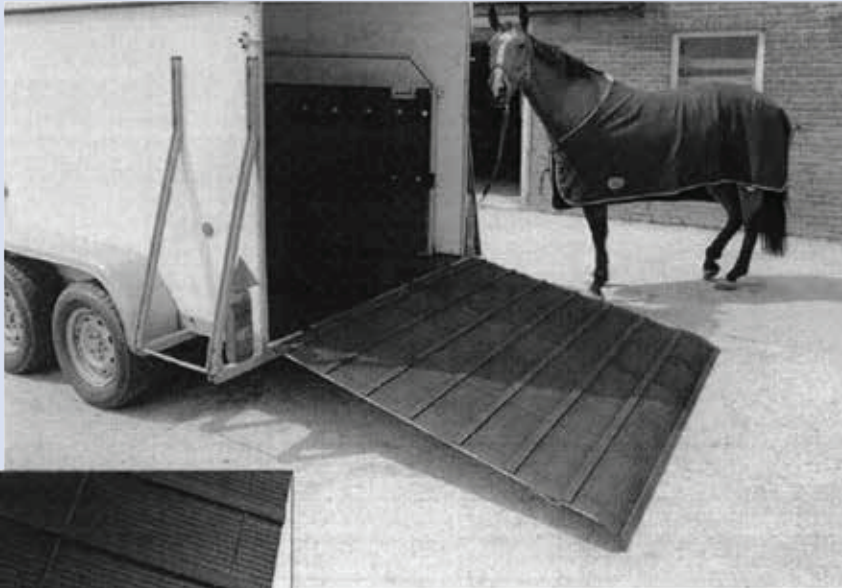

Rampemåtte / Rear Board Matting

SBR - Sort / Black - Commercial

Art.	Thickness (mm)	Width (mm)	Length (mm)
37.250X	6/14	1.750	1.550

SBR - Sort / Black - Commercial

Art.	Thickness (mm)	Width (mm)	Length (mm)
37.251X		2.400	1.200