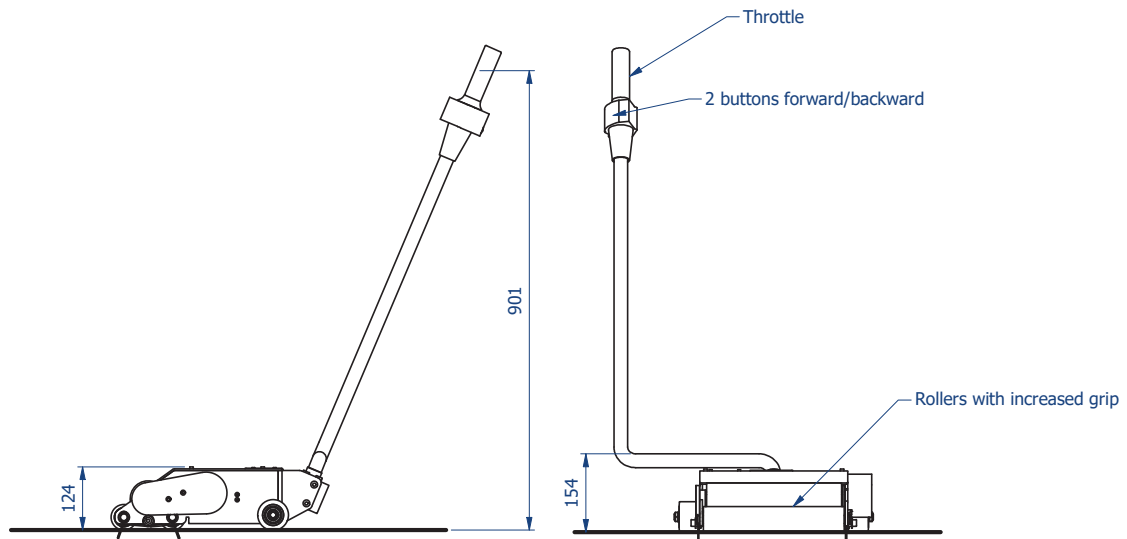

MVE

Compact vehicle mover for the ergonomic handling of cars and trucks.

model	thrust force	motor	battery	max speed	unit weight
MVE 100 C	1500 kg	24 V DC IP 44	lithium 24 V	8.5 m/min	29 kg
MVE 200 C	2500 kg	24 V DC IP 44	lithium 24 V	5.6 m/min	29 kg