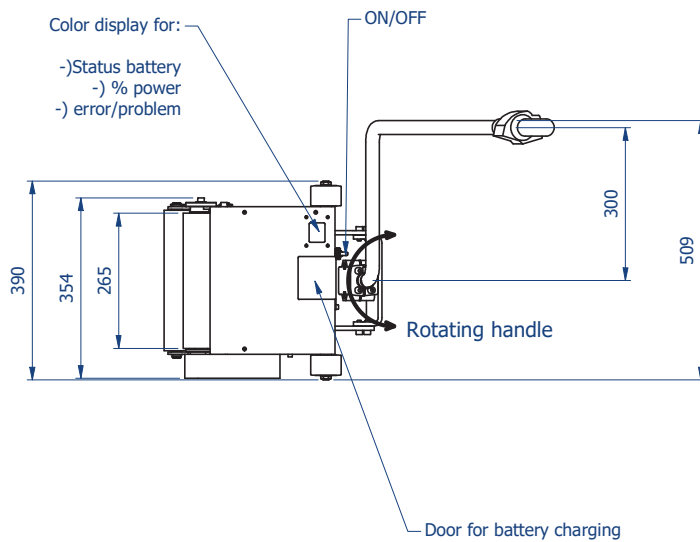

MVE

Compact vehicle mover for the ergonomic handling of cars and trucks.

model	thrust force	motor	battery	max speed	unit weight
MVE 100 C	1500 kg	24 V DC IP 44	lithium 24 V	8.5 m/min	29 kg
MVE 200 C	2500 kg	24 V DC IP 44	lithium 24 V	5.6 m/min	29 kg